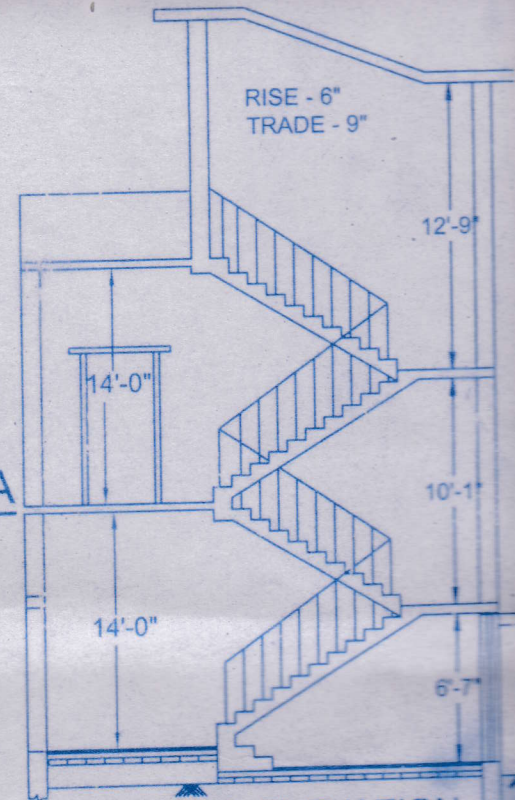

Scale : 1"=4'-0"

LINTEL WITH CHAJJA

SCALE :- 1"=2'0"

SECTIONAL ELEVATION

SACLE :- 1"=12'0"