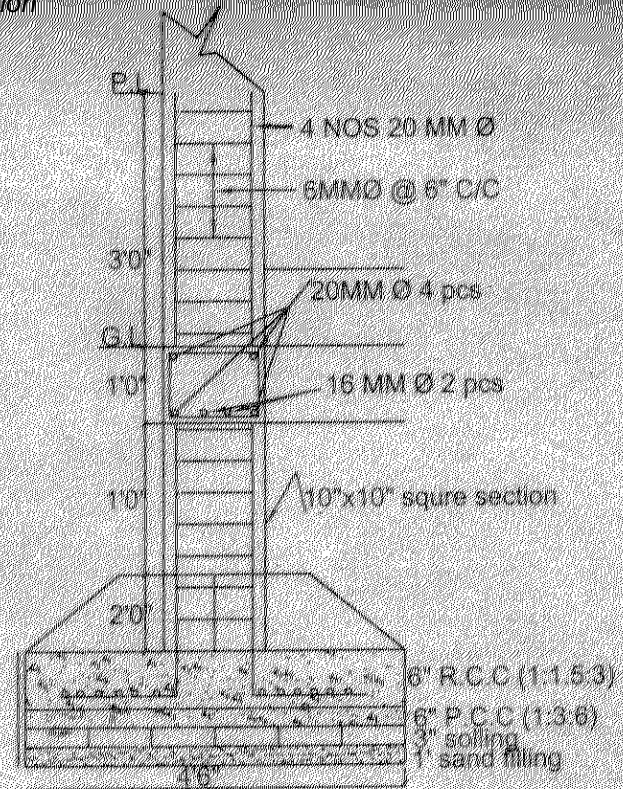

SCALE:-1"=4'0"

DETAILS OF COLUMN FOOTING (C1) SACLE :- 1"=4'0"

SCALE:-1"=4'0"

DETAILS OF COLUMN FOOTING (C2) SACLE :- 1"=4'0"

SCALE :- 1"=4'0"

BASE OF COLUMN (C1)

BASE OF COLUMN (C2) SACLE :- 1"=4'0"