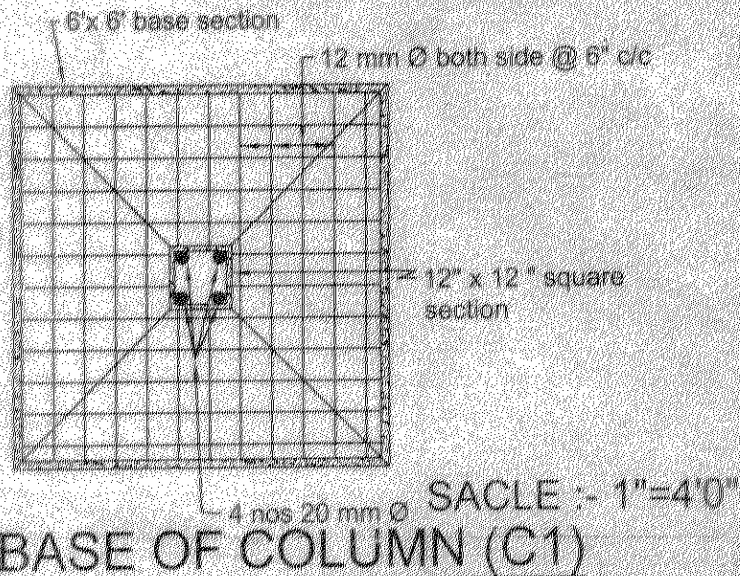

SCALE:-1"=4'0"

DETAILS OF COLUMN FOOTING (C1) SACLE :- 1"=4'0"

SCALE:-1"=4'0"

DETAILS OF COLUMN FOOTING (C2) SACLE :- 1"=4'0"

SCALE :- 1"=4'0"

BASE OF COLUMN (C1)

BASE OF COLUMN (C2) SACLE :- 1"=4'0"