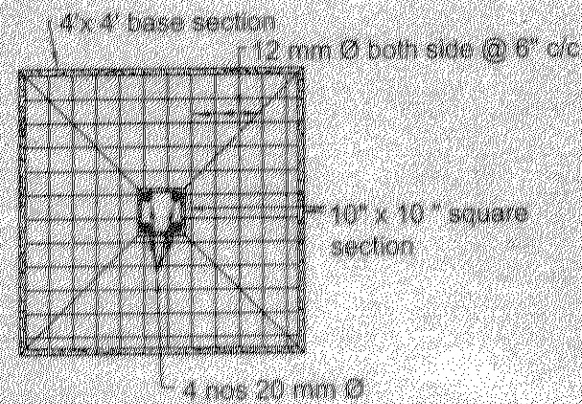

SCALE:-1"=4'0"

DETAILS OF COLUMN FOOTING (C1) SACLE :- 1"=4'0"

SCALE:-1"=4'0"

DETAILS OF COLUMN FOOTING (C2) SACLE :- 1"=4'0"

SCALE :- 1"=4'0"

BASE OF COLUMN (C1)

BASE OF COLUMN (C2) SACLE :- 1"=4'0"